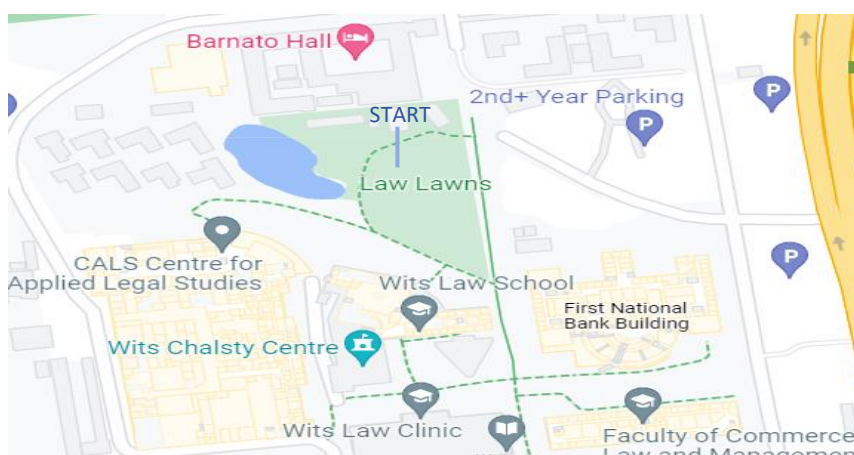

#### 📍 LOCATION

University of the Witwatersrand,  
Braamfontein Campus

#### 📍 DIRECTIONS

The event starts at [Wits Law Lawns](#) on the West campus. If using the Yale Road entrance, cross under the M1 highway, turn left up the hill. If using the Enoch Sontonga entrance, proceed straight, turn right, and go down the hill.