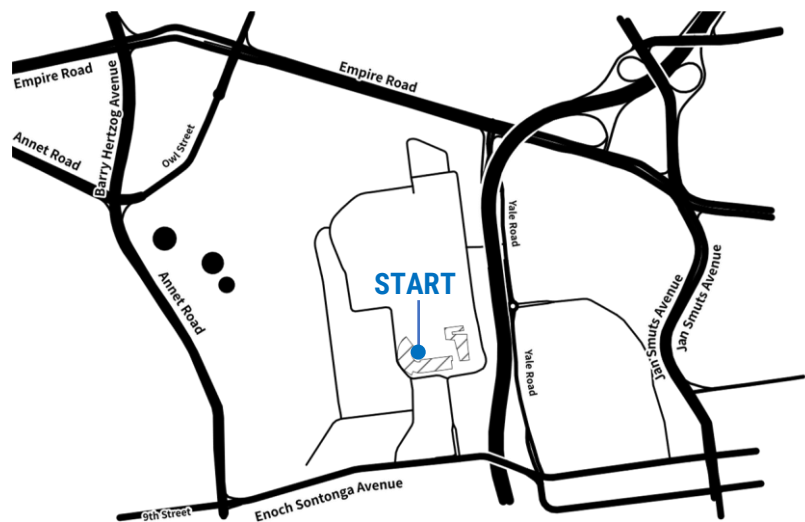

UNIVERSITY OF THE WITWATERSRAND ORIENTEERING CLUB

Urban Series #1 – Wits University

📅 DATE

Sunday, 2 February 2019

🕒 TIME

08:00-09:00 Registration
09:00-10:15 Race starts
12:00 Prize giving

📍 LOCATION

University of the Witwatersrand,
Braamfontein Campus

💻 PRE-ENTRY

Online pre-entry can be done on
www.orienter.co.za.

⚠️ NOTE

Pre-entry closes at 23:59 on
30 January 2020

📍 DIRECTIONS

The event starts at Wits Science Stadium on the West campus. If using the Yale Road entrance, cross under the M1 highway, turn left up the hill. If using the Enoch Sontonga entrance, proceed straight and follow the signs.

*All on the day entries will have an additional charge of R20 per person.

🗺️ MAP

1:4000 scale with 5m contours.
Updated in 2020.

🏔️ TERRAIN

Mix of buildings, passages, roads, paths and sports fields.

ORIENTEERING?