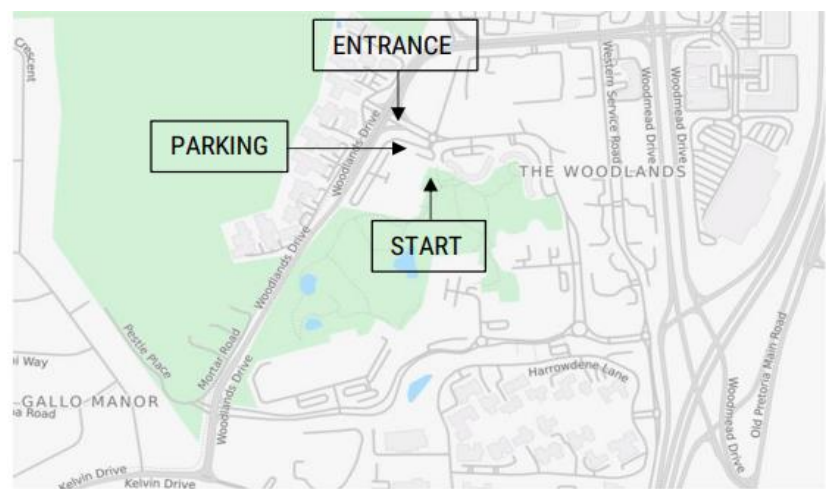

UNIVERSITY OF THE WITWATERSRAND ORIENTEERING CLUB

Urban Series – Woodlands Office Park

DATE

Sunday, 5 June 2022

TIME

08:30-09:30 Registration
09:00-10:00 Race starts

LOCATION

Woodlands Office Park,
Woodlands

PRE-ENTRY

Online pre-entry can be done on
www.orienter.co.za.

NOTE

Pre-entry closes at 23:59 on
3 June 2022

DIRECTIONS

The event starts in the North-West corner of the park close to the North Entrance off Woodlands Drive. Please use this entrance and follow the signs.

No day entries or payments allowed

MAP

1:4000 scale with 5m contours.
Updated in 2022.

TERRAIN

Mix of buildings, passages, roads, paths and urban nature reserve.

ORIENTEERING?

Orienteering is a land navigation sport where competitors use a map and compass to visit checkpoints along an unfamiliar route.