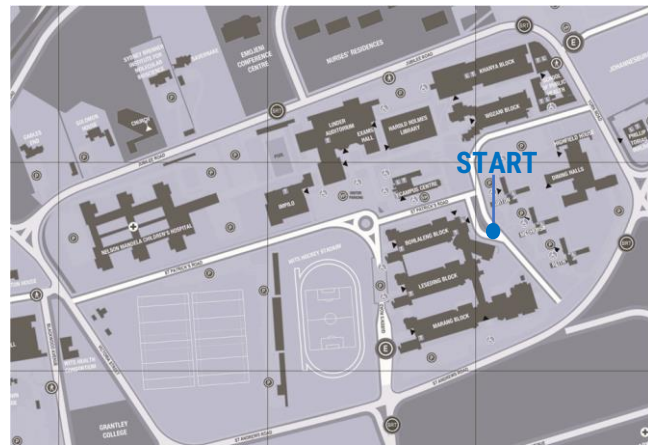

UNIVERSITY OF THE WITWATERSRAND ORIENTEERING CLUB

Urban Series #3 – Wits University (WEC)

DATE

Sunday, 3 March 2024

TIME

08:30-09:30 Registration
 09:00-10:15 Race starts
 10:45 Prize giving

LOCATION

University of the Witwatersrand,
 Wits Education Campus
 27 St Andrews Rd, Parktown
 Johannesburg, 2193

PRE-ENTRY

Only pre-entry can be done on
www.orienter.co.za.

NOTE

Pre-entry closes at 23:59 on
01 March 2024

DIRECTIONS

The event starts at the Bohlaleng Block on the south-eastern side of Education campus. If using the Queen's Road entrance, Turn right at the roundabout into St Patrick's Road. There should be signs pointing towards the registration gazebo. If using the Saint Patrick's Road entrance, proceed straight and follow the above instructions.

COURSES

Explorer	±2.1 km
Women	±2.8 km
Men	±3.4 km

TIMING

EMIT electronic timing system will be used. EMIT cards available for hire for R15.

FEES

CATEGORY	CLUB	NON-CLUB
Senior (21+)	R 110	R 130
Junior/Student	R 80	R 100
Group (max 4)	R 140	R 160
Emit card hire	+ R 15	+ R 15

MAP

1:4000 scale with 5m contours.
 Updated in 2024.

TERRAIN

Mix of buildings, passages, roads, paths and sports fields.

Important information

Start times can be selected when entering online.

No late entries or payment on the day.