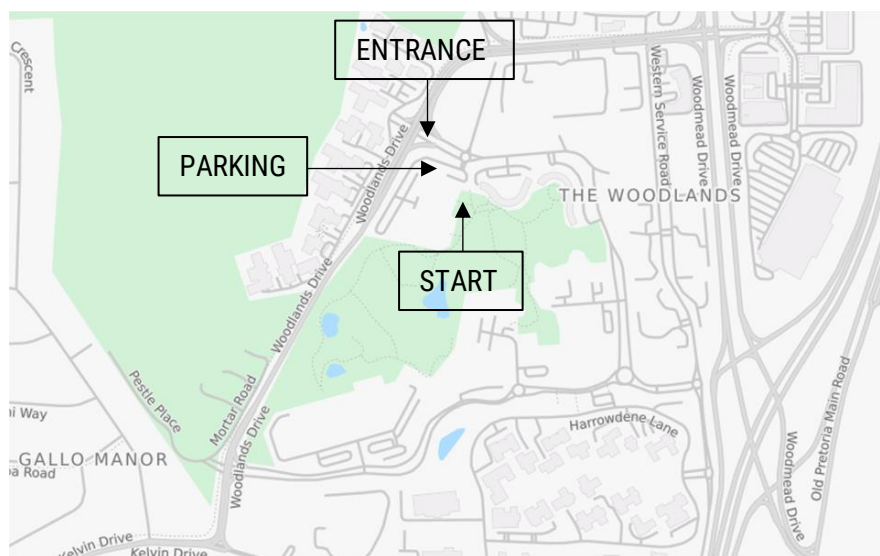

UNIVERSITY OF THE WITWATERSRAND ORIENTEERING CLUB

Urban Series #2 – Woodlands Office Park

📅 DATE

Sunday, 28 February 2021

🕒 TIME

Pre-allocated start times will be used starting from 08:00. Please arrive no more than 15 minutes before your allocated time.

*No on-the-day entries.

📍 DIRECTIONS

The event starts in the North-West corner of the park close to the North Entrance off Woodlands Drive. Please use this entrance and follow the signs.

🧐 COVID-19

Questionnaire to be completed on entry. Additional information may be required on the day. Do not remove your mask except while running your course.

🏃 COURSES

Explorer	±1 km
Women	±2 km
Men	±3 km

🗺️ MAP

1:4000 scale with 5m contours.
Updated in 2021.

🏔️ TERRAIN

Mix of buildings, roads, paths, and urban nature reserve.

ORIENTEERING?

Orienteering is a land navigation sport where competitors use a map and compass to visit checkpoints along an unfamiliar route. For more information, look for the Wits Orienteering Club (Witsoc) at Wits Science Stadium or visit www.orienteering.co.za/what-is-o.